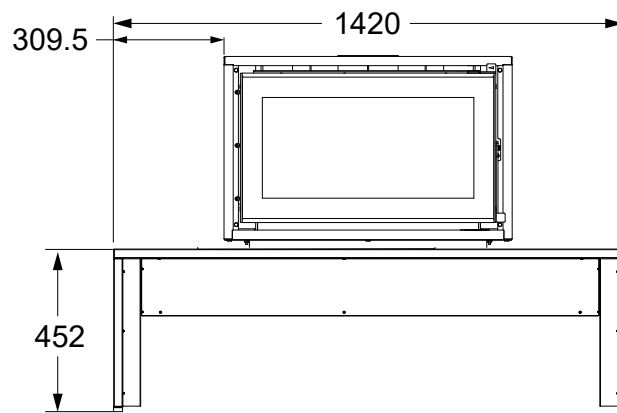

Measurements

Bondi with Modular Bench - Bondi XL

CENTER