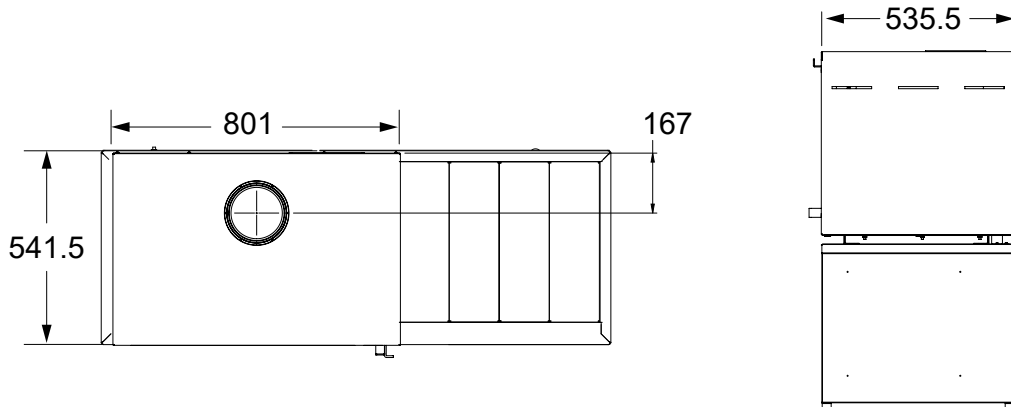

Measurements

Bondi with Modular Bench - Bondi XL