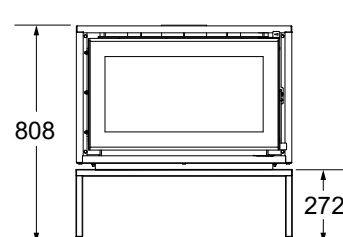

Measurements

BONDI STANDARD DIMENSIONS			
	A - HEIGHT	B - DEPTH	C - WIDTH
BODY	495 mm	476 mm	660 mm
BODY ON STACKER	924 mm	476 mm	660 mm
BODY ON BENCH	947 mm	476 mm	1280 mm
BODY ON LEGS	825 mm	476 mm	660 mm
BODY ON LOW BASE	767 mm	476 mm	660 mm

BONDI XL DIMENSIONS			
	A - HEIGHT	B - DEPTH	C - WIDTH
BODY	536 mm	536 mm	801 mm
BODY ON STACKER	1001 mm	536 mm	801 mm
BODY ON BENCH	988 mm	536 mm	1420 mm
BODY ON LEGS	865 mm	536 mm	801 mm
BODY ON LOW BASE	808 mm	536 mm	801 mm
BODY ON MODULAR BENCH	988 mm	542 mm	1420 mm

BONDI STANDARD CLEARANCES*			
REAR	SIDE	CORNER	HEARTH (FRONT)
160 mm	400 mm	200 mm	300 mm

*Clearances when using a standard default flue kit (mesh or solid outer) or AHD special insulated flue kit.

BONDI XL CLEARANCES*			
REAR	SIDE	CORNER	HEARTH (FRONT)
150 mm	450 mm	300 mm	300 mm

*Clearances when using a standard default flue kit (mesh or solid outer) or AHD special insulated flue kit.

Bondi Legs Kit

Bondi Low Base

Bondi XL