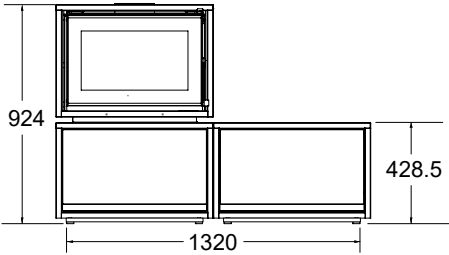

Bondi Standard