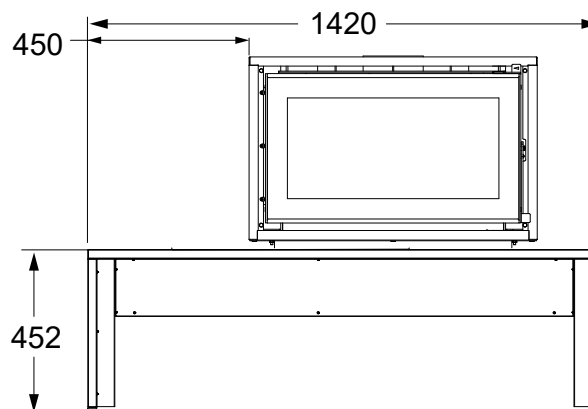

Measurements

| BONDI STANDARD DIMENSIONS | | | |
|---------------------------|------------|-----------|-----------|
| | A - HEIGHT | B - DEPTH | C - WIDTH |
| BODY | 495 mm | 476 mm | 660 mm |
| BODY ON STACKER | 924 mm | 476 mm | 660 mm |
| BODY ON BENCH | 947 mm | 476 mm | 1280 mm |
| BODY ON LEGS | 825 mm | 476 mm | 660 mm |
| BODY ON LOW BASE | 767 mm | 476 mm | 660 mm |

| BONDI XL DIMENSIONS | | | |
|------------------------------|------------|-----------|-----------|
| | A - HEIGHT | B - DEPTH | C - WIDTH |
| BODY | 536 mm | 536 mm | 801 mm |
| BODY ON STACKER | 1001 mm | 536 mm | 801 mm |
| BODY ON BENCH | 988 mm | 536 mm | 1420 mm |
| BODY ON LEGS | 865 mm | 536 mm | 801 mm |
| BODY ON LOW BASE | 808 mm | 536 mm | 801 mm |
| BODY ON MODULAR BENCH | 988 mm | 542 mm | 1420 mm |

Measurements

Bondi with Modular Bench - Bondi XL

Measurements

Bondi with Modular Bench - Bondi XL

CENTER

CENTER RIGHT

RIGHT

Find More Products at **REGENCY-FIRE.COM.AU**