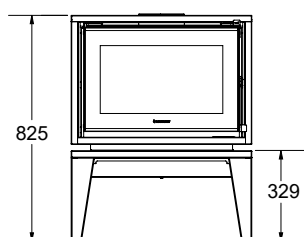

Bondi Standard