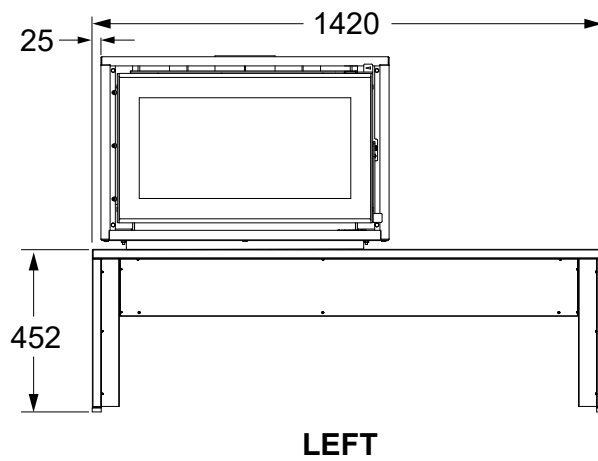

Measurements

Bondi with Modular Bench - Bondi XL