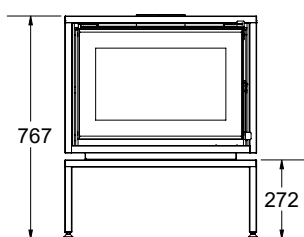

Bondi Standard