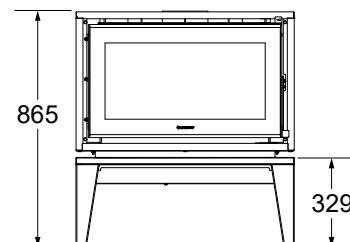

Measurements

BONDI STANDARD DIMENSIONS			
	A - HEIGHT	B - DEPTH	C - WIDTH
BODY	495 mm	476 mm	660 mm
BODY ON STACKER	924 mm	476 mm	660 mm
BODY ON BENCH	947 mm	476 mm	1280 mm
BODY ON LEGS	825 mm	476 mm	660 mm
BODY ON LOW BASE	767 mm	476 mm	660 mm

BONDI XL DIMENSIONS			
	A - HEIGHT	B - DEPTH	C - WIDTH
BODY	536 mm	536 mm	801 mm
BODY ON STACKER	1001 mm	536 mm	801 mm
BODY ON BENCH	988 mm	536 mm	1420 mm
BODY ON LEGS	865 mm	536 mm	801 mm
BODY ON LOW BASE	808 mm	536 mm	801 mm
BODY ON MODULAR BENCH	988 mm	542 mm	1420 mm

BONDI STANDARD CLEARANCES*			
REAR	SIDE	CORNER	HEARTH (FRONT)
160 mm	400 mm	200 mm	300 mm

*Clearances when using a standard default flue kit (mesh or solid outer) or AHD special insulated flue kit.

BONDI XL CLEARANCES*			
REAR	SIDE	CORNER	HEARTH (FRONT)
150 mm	450 mm	300 mm	300 mm

*Clearances when using a standard default flue kit (mesh or solid outer) or AHD special insulated flue kit.

Bondi Legs Kit

Bondi XL

Bondi Low Base