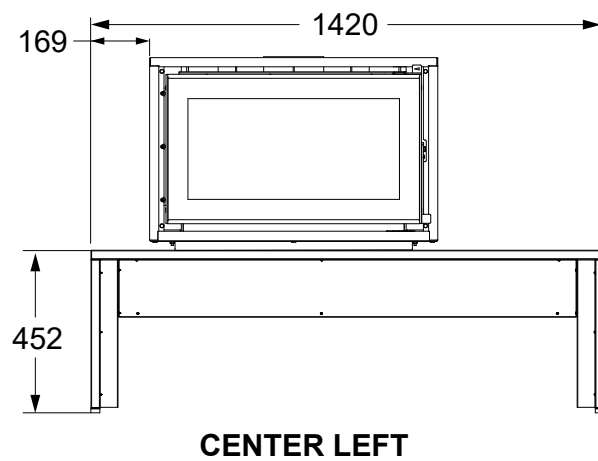

Measurements

Bondi with Modular Bench - Bondi XL