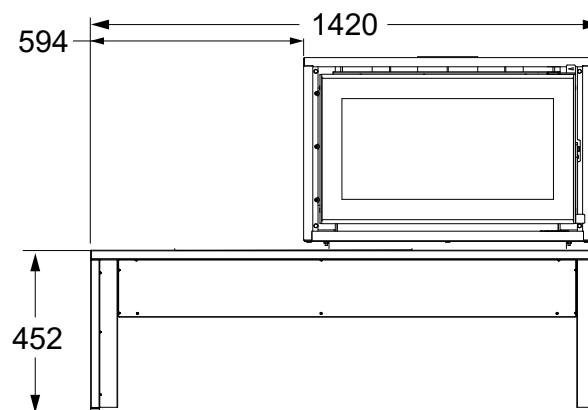

Measurements

| BONDI STANDARD DIMENSIONS | | | |
|---------------------------|------------|-----------|-----------|
| | A - HEIGHT | B - DEPTH | C - WIDTH |
| BODY | 495 mm | 476 mm | 660 mm |
| BODY ON STACKER | 924 mm | 476 mm | 660 mm |
| BODY ON BENCH | 947 mm | 476 mm | 1280 mm |
| BODY ON LEGS | 825 mm | 476 mm | 660 mm |
| BODY ON LOW BASE | 767 mm | 476 mm | 660 mm |

| BONDI XL DIMENSIONS | | | |
|------------------------------|------------|-----------|-----------|
| | A - HEIGHT | B - DEPTH | C - WIDTH |
| BODY | 536 mm | 536 mm | 801 mm |
| BODY ON STACKER | 1001 mm | 536 mm | 801 mm |
| BODY ON BENCH | 988 mm | 536 mm | 1420 mm |
| BODY ON LEGS | 865 mm | 536 mm | 801 mm |
| BODY ON LOW BASE | 808 mm | 536 mm | 801 mm |
| BODY ON MODULAR BENCH | 988 mm | 542 mm | 1420 mm |

Measurements

Bondi with Modular Bench - Bondi XL

Measurements

Bondi with Modular Bench - Bondi XL

CENTER

CENTER RIGHT

RIGHT

Find More Products at **REGENCY-FIRE.COM.AU**