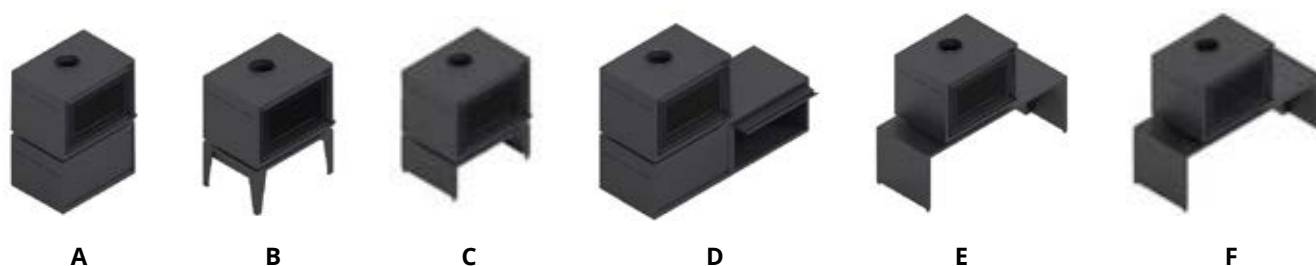

THE BONDI, YOUR WAY

The Bondi Wood Heater is designed to bring warmth, style, and flexibility to modern living spaces. Available in two sizes — including a striking XL option for expansive interiors — it offers the freedom to choose the perfect scale for any room. The elegant stacker configuration features concealed storage and a sliding door for a streamlined, contemporary appearance. For those looking to make a bold design statement, the wide bench option provides a dramatic focal point while enhancing the visual presence of the fire. The Bondi can also be paired with a custom base, allowing your customers to tailor the look to their unique space.

Optional fan integration in the stacker and bench configurations enhances heat circulation, while a clean, fan-free installation remains available for those seeking simplicity. With flexible sizing, thoughtful design options, and a stunning flame view, the Bondi creates an inviting centerpiece for any home.

BASE OPTIONS

BONDI BASES		DESCRIPTION	BONDI STANDARD	BONDI XL
A	Stacker base (includes fan)	Wood stacker base for Bondi Metallic Black includes: sliding door and 2 speed fan	✓	✓
B	Legs (no fan)	Legs for Bondi Metallic Black - includes levelling bolts, no fan option	✓	✓
C	Low base (no fan)	Low base for Bondi Metallic Black - no fan option	✓	✓
D	Bondi side stacker	Wood stacker base - side Metallic Black includes: sliding door	✓	✓
E	Bench - Left Position (includes fan)	Long bench base for Bondi, fixed position on left Metallic Black includes: 2 speed fan	✓	✓
F	Modular Bench - 5 Positions (includes fan)	Long bench base for Bondi with 5 positions Metallic Black includes: 2 speed fan	•	✓

• Adding More to the Fire Soon

✓ Available