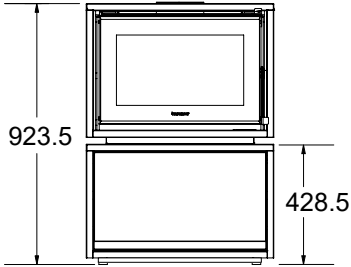

Measurements

Bondi Wood Stacker with Fan Kit

Bondi Standard