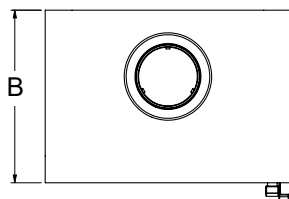

Measurements

| BONDI STANDARD DIMENSIONS | | | |
|---------------------------|------------|-----------|-----------|
| | A - HEIGHT | B - DEPTH | C - WIDTH |
| BODY | 495 mm | 476 mm | 660 mm |
| BODY ON STACKER | 924 mm | 476 mm | 660 mm |
| BODY ON BENCH | 947 mm | 476 mm | 1280 mm |
| BODY ON LEGS | 825 mm | 476 mm | 660 mm |
| BODY ON LOW BASE | 767 mm | 476 mm | 660 mm |

| BONDI XL DIMENSIONS | | | |
|------------------------------|------------|-----------|-----------|
| | A - HEIGHT | B - DEPTH | C - WIDTH |
| BODY | 536 mm | 536 mm | 801 mm |
| BODY ON STACKER | 1001 mm | 536 mm | 801 mm |
| BODY ON BENCH | 988 mm | 536 mm | 1420 mm |
| BODY ON LEGS | 865 mm | 536 mm | 801 mm |
| BODY ON LOW BASE | 808 mm | 536 mm | 801 mm |
| BODY ON MODULAR BENCH | 988 mm | 542 mm | 1420 mm |