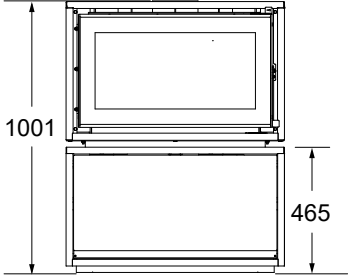

Measurements

Bondi Wood Stacker with Fan Kit

Bondi XL

Bondi Side Wood Stacker

Bondi Bench with Fan Kit