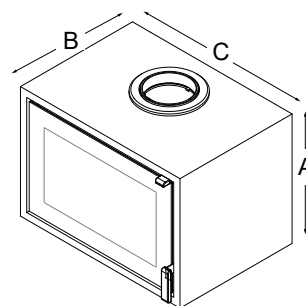

REGENCY BONDI XL

Extra Large Wood Heater

Bondi XL shown with stacker base and side stacker.

STANDARD FEATURES

- Large black frit glass viewing area for contemporary styling
- Power output: 12.2 kW
- Emissions: 0.8 g/kg
- Heats up to 300 sq. mtr*
- Cast Iron lined steel firebox
- 8mm Steel Top Baffle
- 15 year limited warranty
- 550mm log length
- Automated Airwash system
- Overnight burn**
- **Stacker base** including sliding front door and 2 speed thermostatically controlled fan
- **Side stacker** including sliding front door – can be used either left or right side
- **Wide bench** including 2 speed thermostatically controlled fan
- **Low base** without fan
- **Leg base** without fan
- **Wide Modular bench** (5 positions) including 2 speed thermostatically controlled fan

Measurements

| BONDI STANDARD DIMENSIONS | | | |
|---------------------------|------------|-----------|-----------|
| | A - HEIGHT | B - DEPTH | C - WIDTH |
| BODY | 495 mm | 476 mm | 660 mm |
| BODY ON STACKER | 924 mm | 476 mm | 660 mm |
| BODY ON BENCH | 947 mm | 476 mm | 1280 mm |
| BODY ON LEGS | 825 mm | 476 mm | 660 mm |
| BODY ON LOW BASE | 767 mm | 476 mm | 660 mm |