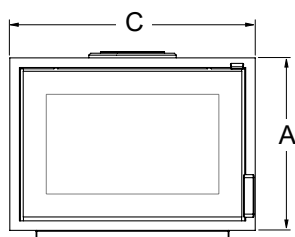

REGENCY BONDI XL

Extra Large Wood Heater

Bondi XL shown with stacker base and side stacker.

STANDARD FEATURES

- Large black frit glass viewing area for contemporary styling
- Power output: 12.2 kW
- Emissions: 0.8 g/kg
- Heats up to 300 sq. mtr*
- Cast Iron lined steel firebox
- 8mm Steel Top Baffle
- 15 year limited warranty
- 550mm log length
- Automated Airwash system
- Overnight burn**
- **Stacker base** including sliding front door and 2 speed thermostatically controlled fan
- **Side stacker** including sliding front door – can be used either left or right side
- **Wide bench** including 2 speed thermostatically controlled fan
- **Low base** without fan
- **Leg base** without fan
- **Wide Modular bench** (5 positions) including 2 speed thermostatically controlled fan

Measurements

| BONDI STANDARD DIMENSIONS | | | |
|---------------------------|------------|-----------|-----------|
| | A - HEIGHT | B - DEPTH | C - WIDTH |
| BODY | 495 mm | 476 mm | 660 mm |
| BODY ON STACKER | 924 mm | 476 mm | 660 mm |
| BODY ON BENCH | 947 mm | 476 mm | 1280 mm |
| BODY ON LEGS | 825 mm | 476 mm | 660 mm |
| BODY ON LOW BASE | 767 mm | 476 mm | 660 mm |

| BONDI XL DIMENSIONS | | | |
|------------------------------|------------|-----------|-----------|
| | A - HEIGHT | B - DEPTH | C - WIDTH |
| BODY | 536 mm | 536 mm | 801 mm |
| BODY ON STACKER | 1001 mm | 536 mm | 801 mm |
| BODY ON BENCH | 988 mm | 536 mm | 1420 mm |
| BODY ON LEGS | 865 mm | 536 mm | 801 mm |
| BODY ON LOW BASE | 808 mm | 536 mm | 801 mm |
| BODY ON MODULAR BENCH | 988 mm | 542 mm | 1420 mm |