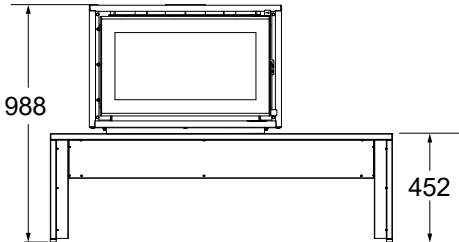

Measurements

Bondi Wood Stacker with Fan Kit

Bondi Side Wood Stacker

Bondi Bench with Fan Kit

Bondi XL