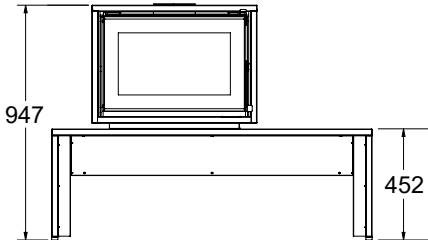

Bondi Standard