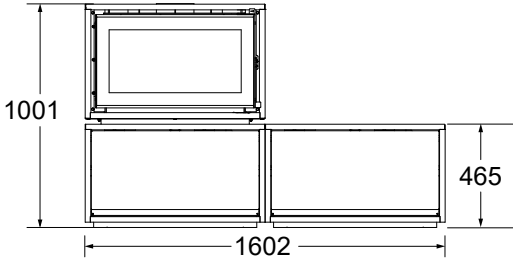

Measurements

Bondi Wood Stacker with Fan Kit

Bondi Side Wood Stacker

Bondi XL

Bondi Bench with Fan Kit