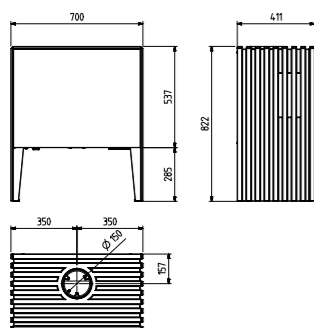

Dimensions and Specifications

Glance L

Glance

E-40

| | Glance L | Glance | E-40 |
|--|------------------------|------------------------|------------------------|
| Dimensions (WxHxD) mm | 700 x 822 x 411 | 700 x 586 x 411 | 600 x 870 x 430 |
| Weight (includes Top Extension box) | 198kg | 185kg | 150kg |
| Heat Output (Nominal) | 10.0kW | 10.0kW | 10.6kW |
| Approx. heat area | 100-150 m ² | 100-150 m ² | 100-150 m ² |
| Efficiency | 60% | 60% | 62% |
| Emissions | 1.2g/Kg | 1.2g/Kg | 1.4g/Kg |
| Hearth Dimensions - Thickness (Bellis Board or equivalent) | 18mm | 18mm | 9mm |
| Hearth Dimensions (WxD) mm | 970 x 1261 | 970 x 1261 | 860 x 1025 |
| Depth includes front clearance of | 450mm | 450mm | 320mm |
| Flue Specifications | | | |
| Flue fit to | ø150mm | ø150mm | ø150mm |
| Location | Top / Rear | Top / Rear | Top / Rear |
| Clearances* | | | |
| Rear / Sides / Corner (mm) | 400 / 400 / 150 | 400 / 400 / 150 | 275 / 500 / 300 |
| Optional Bench | | | |
| Dimensions (WxHxD) | N/A | 1480 x 350 x 500 | N/A |