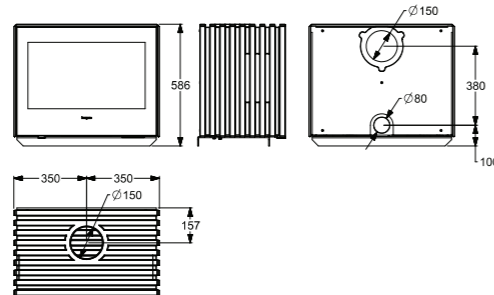

Dimensions and Specifications

Glance L

Glance

E-40

| | Glance L | Glance | E-40 |
|--|------------------------|------------------------|------------------------|
| Dimensions (WxHxD) mm | 700 x 822 x 411 | 700 x 586 x 411 | 600 x 870 x 430 |
| Weight (includes Top Extension box) | 198kg | 185kg | 150kg |
| Heat Output (Nominal) | 10.0kW | 10.0kW | 10.6kW |
| Approx. heat area | 100-150 m ² | 100-150 m ² | 100-150 m ² |
| Efficiency | 60% | 60% | 62% |
| Emissions | 1.2g/Kg | 1.2g/Kg | 1.4g/Kg |
| Hearth Dimensions - Thickness (Bellis Board or equivalent) | 18mm | 18mm | 9mm |
| Hearth Dimensions (WxD) mm | 970 x 1261 | 970 x 1261 | 860 x 1025 |
| Depth includes front clearance of | 450mm | 450mm | 320mm |
| Flue Specifications | | | |
| Flue fit to | ø150mm | ø150mm | ø150mm |
| Location | Top / Rear | Top / Rear | Top / Rear |
| Clearances* | | | |
| Rear / Sides / Corner (mm) | 400 / 400 / 150 | 400 / 400 / 150 | 275 / 500 / 300 |
| Optional Bench | | | |
| Dimensions (WxHxD) | N/A | 1480 x 350 x 500 | N/A |