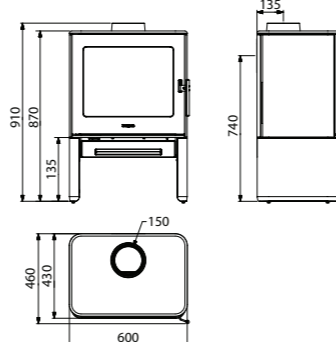

Dimensions and Specifications

Glance L

Glance

E-40

| | Glance L | Glance | E-40 |
|--|------------------------|------------------------|------------------------|
| Dimensions (WxHxD) mm | 700 x 822 x 411 | 700 x 586 x 411 | 600 x 870 x 430 |
| Weight (includes Top Extension box) | 198kg | 185kg | 150kg |
| Heat Output (Nominal) | 10.0kW | 10.0kW | 10.6kW |
| Approx. heat area | 100-150 m ² | 100-150 m ² | 100-150 m ² |
| Efficiency | 60% | 60% | 62% |
| Emissions | 1.2g/Kg | 1.2g/Kg | 1.4g/Kg |
| Hearth Dimensions - Thickness (Bellis Board or equivalent) | 18mm | 18mm | 9mm |
| Hearth Dimensions (WxD) mm | 970 x 1261 | 970 x 1261 | 860 x 1025 |
| Depth includes front clearance of | 450mm | 450mm | 320mm |
| Flue Specifications | | | |
| Flue fit to | ø150mm | ø150mm | ø150mm |
| Location | Top / Rear | Top / Rear | Top / Rear |
| Clearances* | | | |
| Rear / Sides / Corner (mm) | 400 / 400 / 150 | 400 / 400 / 150 | 275 / 500 / 300 |
| Optional Bench | | | |
| Dimensions (WxHxD) | N/A | 1480 x 350 x 500 | N/A |