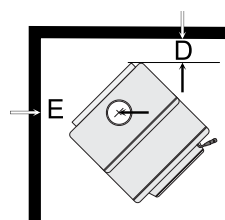

Black Rectangular Door

-  Avg. Burn Time: Up to 12 hours
-  Avg. Efficiency: 64%
-  Peak Efficiency: 89%
-  Emissions: 1gms/kg
-  Heating Capacity: Up to 300sqm
-  Max Log Length: 460mm

Stove parallel to wall

Stove in corner

Side (A)	375mm
Rear (B)	125mm
Centre of flue Rear wall (C)	296mm
Corner (D)	150mm
Centre of flue Corner installation (E)	505mm

Minimum floor protection:
1170mm (D) x 800mm (W)
with minimum 400mm
projection in front of
the appliance.

Corner hearth size:
1420mm x 1420mm

Refer to the installation manual for complete list of clearances prior to installation.

Front view

Side view