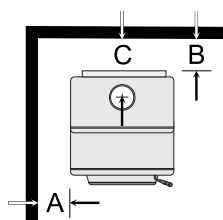

Stove parallel to wall