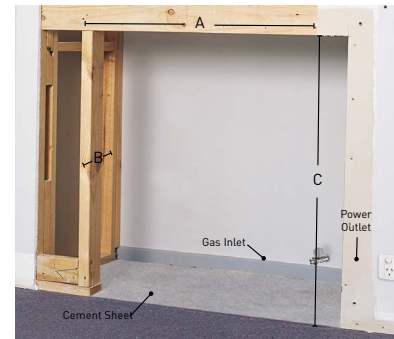

Note: All Coonara heaters must be installed by our authorised installers to be covered by our warranty statement.

FRAMING SPECIFICATIONS NO FIREPLACE NECESSARY

	MOSMAN	YARRA
A)	1255mm	1015mm
B)	560mm	560mm
C)	890mm	1225mm